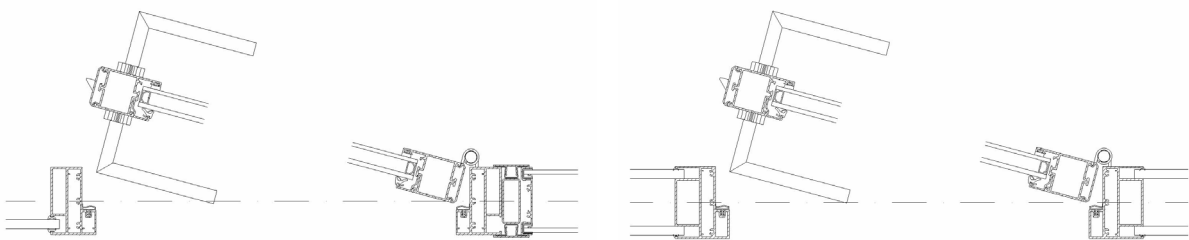

Full-height aluminium-framed glass single-leaf door

Aluminium-framed glass single-leaf door with overlight

Aluminium-framed glass single-leaf door with overlight and side columns

TECHNICAL SPECIFICATIONS

Description and Use	interior aluminium-framed glass door without flange
Partition thickness	45 mm
Door Filling	29 mm-thick Ditherm, ESG 4 mm – AL frame – ESG 5 mm
Lock	mechanical / electromechanical / electrical opener / magnetic
Basic Door Leaf Dimension	800 / 2100 mm
Surface Finish	ELOX / RAL painted
Installation Method	into VERTI system partition / into opening including frame
Additional Equipment	acoustic drop seal / integrated between-glass blinds / self-closing mechanism
Door Hinges and Fittings	Just 3D hinges / Tectus concealed hinges / handle-to-handle fittings / oval or rectangular rosettes / fittings of the customer's choic
Air Tightness R_w (dB)	23–39 dB

STANDARD DOOR ARRANGEMENT

DOOR DESIGN OPTIONS